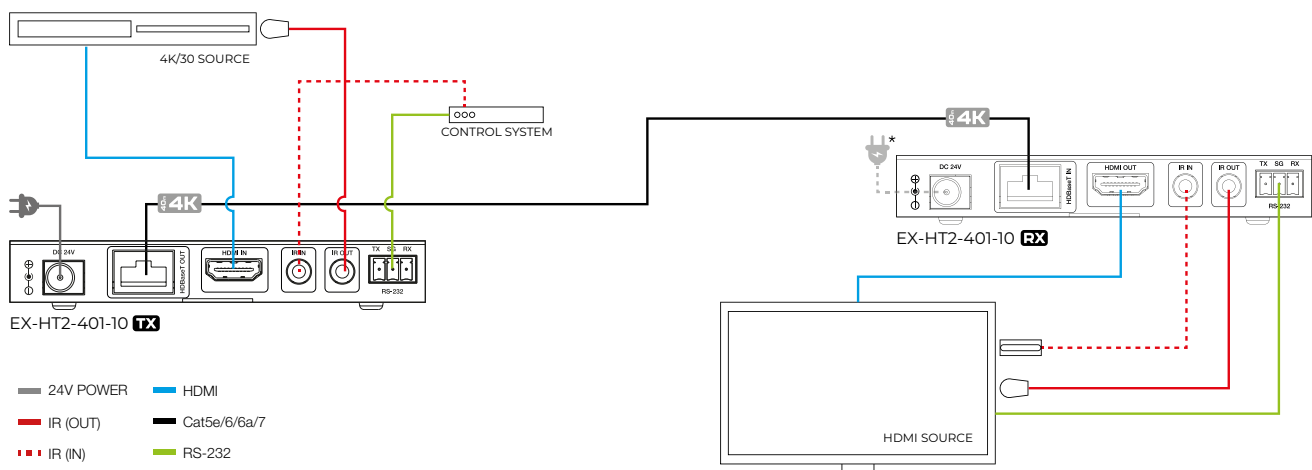

BASIC WIRING DIAGRAM