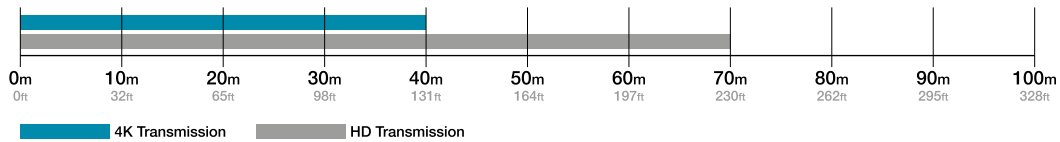

NETVIO

SIMPLIFYING COMPLEXITY

EX-HT2-401-10 Entry level 4K/30 HDBaseT Extender

40m **4K**

ULTRA 4K

4K Ultra HD, HDBaseT extender using single standard category cable. Compatible with many 4K media devices. Capable of sending 4K up to 40m.

BASIC WIRING DIAGRAM

VIDEO**Encoding Data Rate**

HDBaseT: Max 10.2Gbs

Max Video Transmission

3840x2160 30fps 4:4:4 8b

HDBaseT

HDBaseT (10.2Gb) @ 40m 4K/60 HDR | 70m/1080p.

HDMI

OTHER INFORMATION**Power Supply:**

24v External PSU supporting power-over-cable (PoC). PSU can be connected to either TX or RX.

Weights & Dimensions (per device):

Height: 17mm

Width: 115mm

Depth: 65mm

Weight: 100g