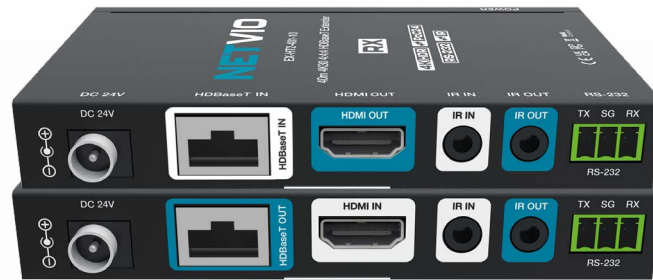

NETVIO

SIMPLIFYING COMPLEXITY

EX-HT2-401-10 Entry level 4K/30 HDBaseT Extender

40m **4K**

ULTRA 4K

4K Ultra HD, HDBaseT extender using single standard category cable. Compatible with many 4K media devices. Capable of sending 4K up to 40m.

↔ **IR**

2-WAY IR

2-way IR allows control of centralised media while providing an additional path-way to send IR signals from a control source to the display.

RS-232

STRAIGHT THROUGH

Direct RS-232 connectivity resulting in a simple pass-thru from control source (TX), to HDBaseT receiver (RX). All connector accessories supplied.

LPCM 2ch, LPCM 5.1, LPCM 7.1, Dolby Digital, Dolby Digital Plus, Dolby TrueHD, DTS, DTS Master

COMMUNICATION & CONTROL**HDMI:**

CEC, DDC

HDBaseT:

Supports CEC, DDC, RS-232 TXD, RXD and Infrared.

RS-232:

Direct RS-232 Serial interface (3-pin) via Phoenix-style, 3.5mm pitch male receptacle.

OTHER INFORMATION**Power Supply:**

24v External PSU supporting power-over-cable (PoC). PSU can be connected to either TX or RX.

Weights & Dimensions (per device):

Height: 17mm

Width: 115mm

Depth: 65mm

Weight: 100g