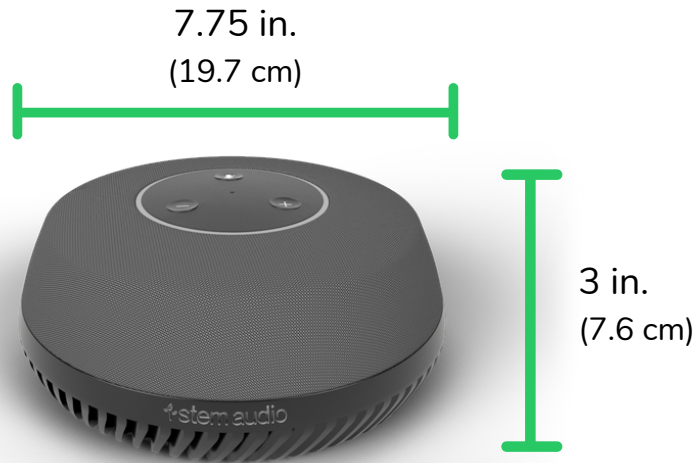

Features

- Designed to sit on the table
- Alexa enabled
- 9 built in beamforming microphones circle the perimeter
- LED lights highlight voice direction indication
- 10' optimal coverage
- Controls on the device include: Volume Up, Down, and Mute
- Connections on the device include: Ethernet and USB Type B
- Power over Ethernet (PoE)
- Microphone and speaker separation via downward-facing driver
- Amplified sound disbursement by way of mounting surfaces
- True beamforming techniques for smaller apertures enable Stem to do full beamforming
- Compatible with all video conferencing platforms
- Stems deep learning in neural networks improve echo-canceling, de-reverb, and noise cancellation algorithms.
- Dimensions: 8"x 3"

Mix & Match

Mix and match all Stem devices until your room's completely covered.

Networkable

Control and manage your ecosystem through the network.

Compatibility:

Stem solutions are 100% compatible with all of your favorite video conferencing platforms.

Table

Spec Sheet

Size & Weight

Diameter: 7.75 in. (19.7 cm)

Height: 3 in. (7.6 cm)

Weight: 2.5 lbs. (1.1 kg)

What's in the Box?

USB Type A to USB Type B Cable: 12 ft. (3.7 m)