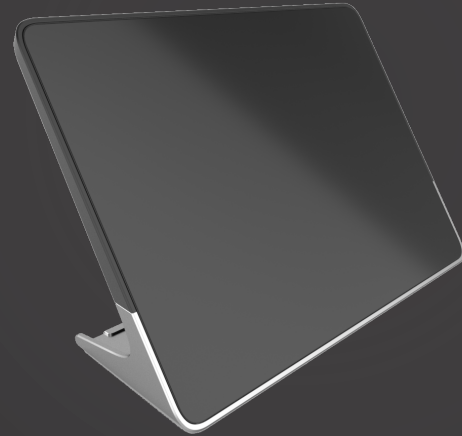

# Meet Stem Control

Everyone wins with Stem Controls simple and intuitive user interface. Control's intuitive design prevents unnecessary learning curves often associated with new technology adoption, and creates an enjoyable and familiar experience for everyone. On Control you can access the Stem ecosystem and see data rich statistics and reports behind the scenes. Control also seamlessly integrates with all major video conferencing platforms so you can use the platforms you know and love.

## Features

- Place anywhere in the room for full control of your meetings
- Power over Ethernet (PoE)
- Three mounting options: Lay Down at 45 degree angle , Sit Up at 60 degree angle and can be mounted on a Swivel
- Kingston lock equipped
- Compatible with all video conferencing platforms
- SIP enabled dial pad
- Access the Stem ecosystem and see data rich statistics and reports
- Lock device to keep administrative controls behind the scenes
- Verify room coverage in real-time with Stem *RoomCheck*
- Automatically analyze room acoustics and optimize settings with Stem *RoomAdapt*
- 10 inch display

### Mix & Match

Mix and match all Stem devices until your room's completely covered.

### Size & Weight

Height: 5.4 in. (13.7 cm)

Width: 9.5 in. (24.1 cm)

Depth: 3.5 in. (8.9 cm)

Weight: 1.5 lbs. (0.7 kg)