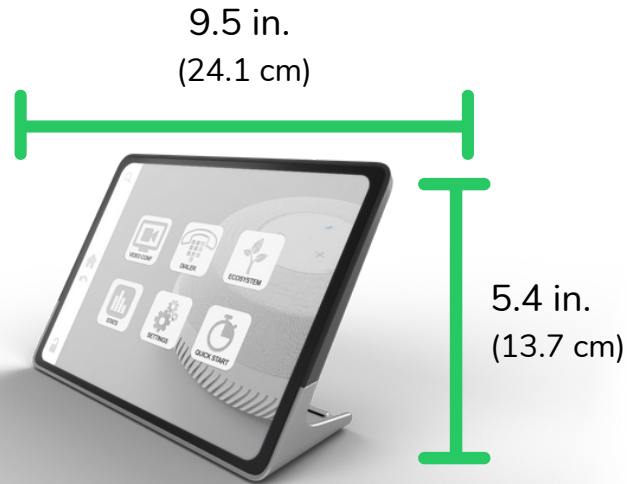

## Features

- Place anywhere in the room for full control of your meetings
- Power over Ethernet (PoE)
- Three mounting options: Lay Down at 45 degree angle , Sit Up at 60 degree angle and can be mounted on a Swivel
- Kingston lock equipped
- Compatible with all video conferencing platforms
- SIP enabled dial pad
- Access the Stem ecosystem and see data rich statistics and reports
- Lock device to keep administrative controls behind the scenes
- Verify room coverage in real-time with Stem *RoomCheck*
- Automatically analyze room acoustics and optimize settings with Stem *RoomAdapt*
- 10 inch display

### Size & Weight

Height: 5.4 in. (13.7 cm)

Width: 9.5 in. (24.1 cm)

Depth: 3.5 in. (8.9 cm)

Weight: 1.5 lbs. (0.7 kg)